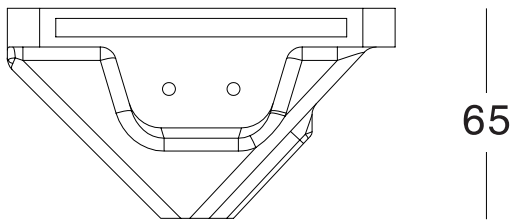

## DRAWING

120

65

123x123 mm

## SPECIFICATIONS

Product Code	KL-SP00028
Power	GU10/MR16
Input	220-240V
Material	Gypsum
Dimensions	120mm*120mm*65mm
Cut-out	123mm*123mm

IP20